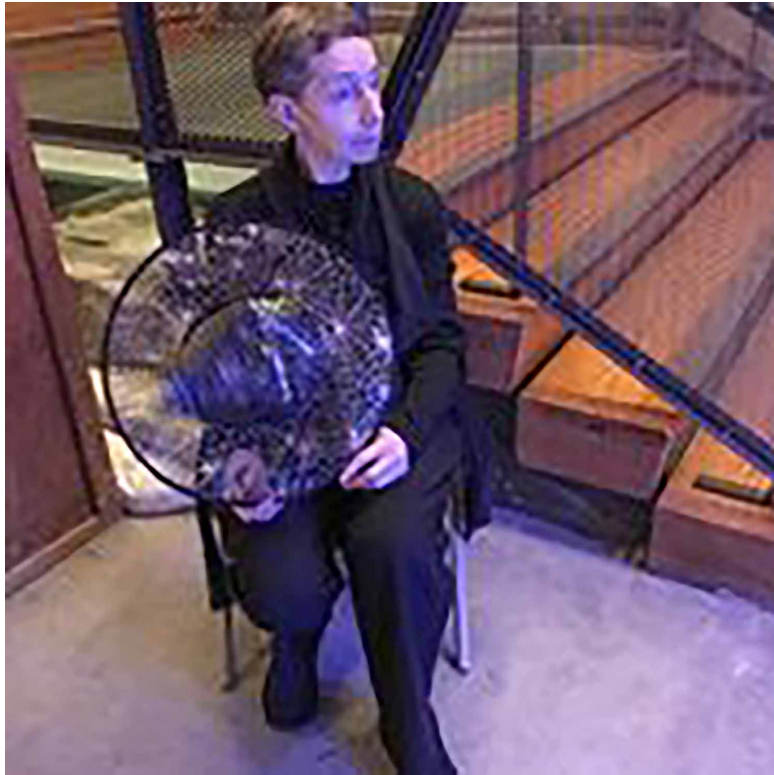

MAKING HALLOWEEN PARTY

Olga Shmuylovich

Halloween Party Set-Design and Installation. image 1.
Midway Artist Studios, Boston, MA. 2018

MAKING HALLOWEEN PARTY

Olga Shmuylovich

Halloween Party Set-Design and Installation. image 2.
Midway Artist Studios, Boston, MA. 2018

MAKING HALLOWEEN PARTY

Olga Shmuylovich

Halloween Party Set-Design and Installation. image 5.
Midway Artist Studios, Boston, MA. 2018

MAKING HALLOWEEN PARTY

Olga Shmuylovich

Halloween Party Set-Design and Installation. image 6.
Midway Artist Studios, Boston, MA. 2018

MAKING HALLOWEEN PARTY

Olga Shmuylovich

Halloween Party Set-Design and Installation. image 7.
Midway Artist Studios, Boston, MA. 2018

MAKING HALLOWEEN PARTY

Olga Shmuylovich

**Halloween Party Set-Design and Installation. image 8.
Olga. Midway Artist Studios, Boston, MA. 2018**